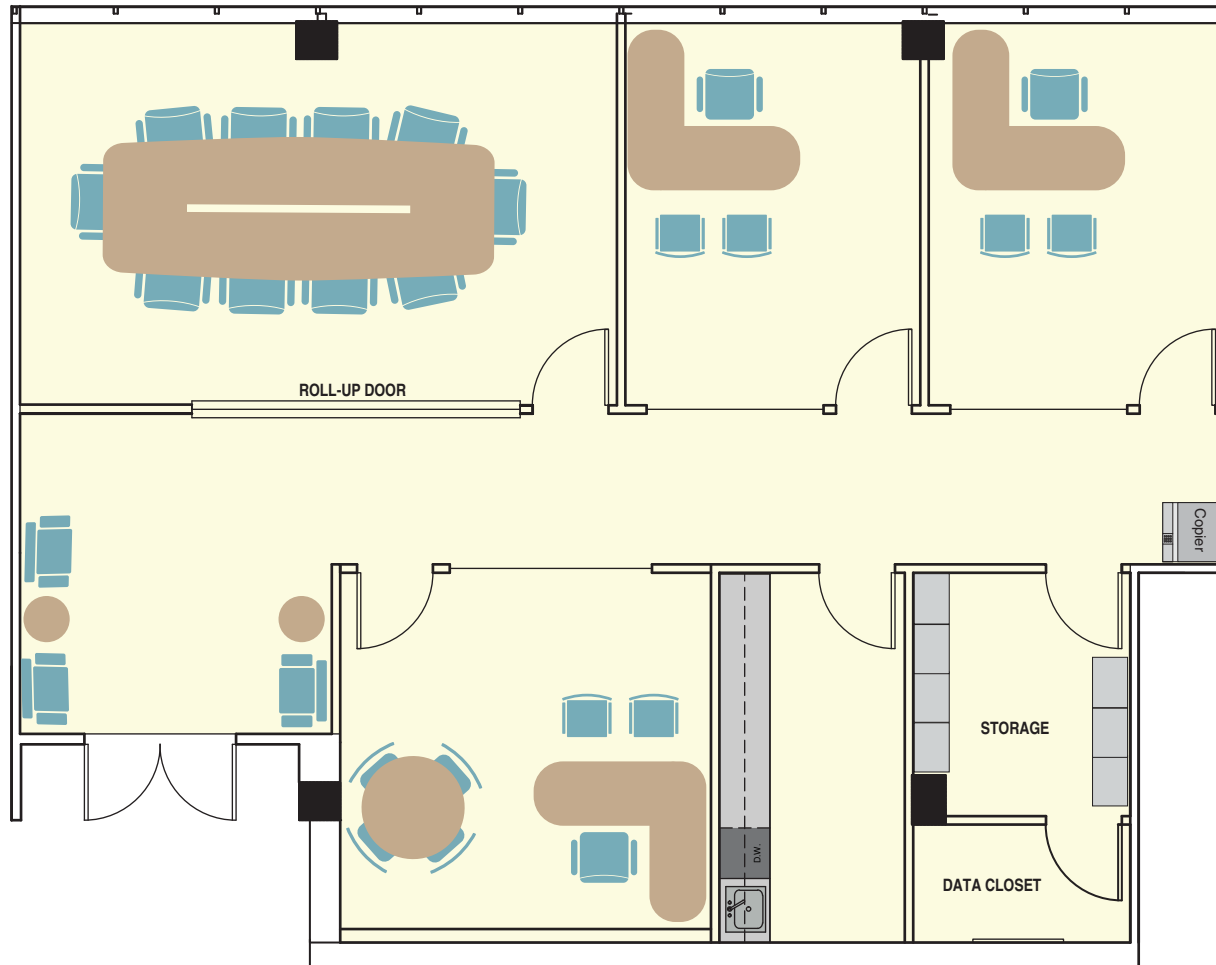

KORE 9250

9250 E Costilla Ave, Greenwood Village, CO 80112

SUITE 620 - 2,007 SF

For leasing information please contact:

Michelle Gertzman | 720.743.6399 mgertzman@premisescommercial.com

Matt Smith | 303.996.8460