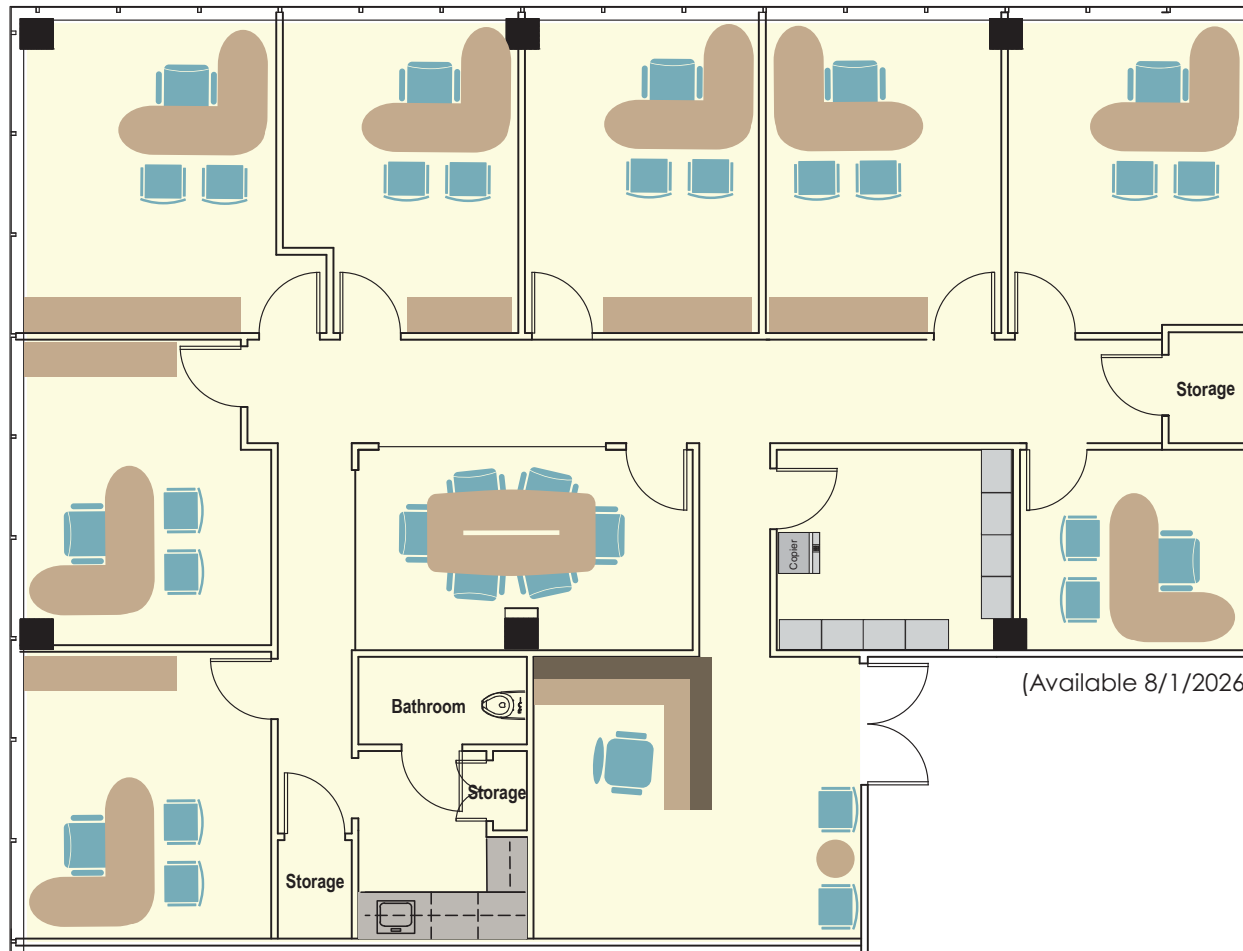

KORE 9250

9250 E Costilla Ave, Greenwood Village, CO 80112

SUITE 600 - 3,276 SF

For leasing information please contact:

Michelle Gertzman | 720.743.6399 mgertzman@premisescommercial.com

Matt Smith | 303.996.8460