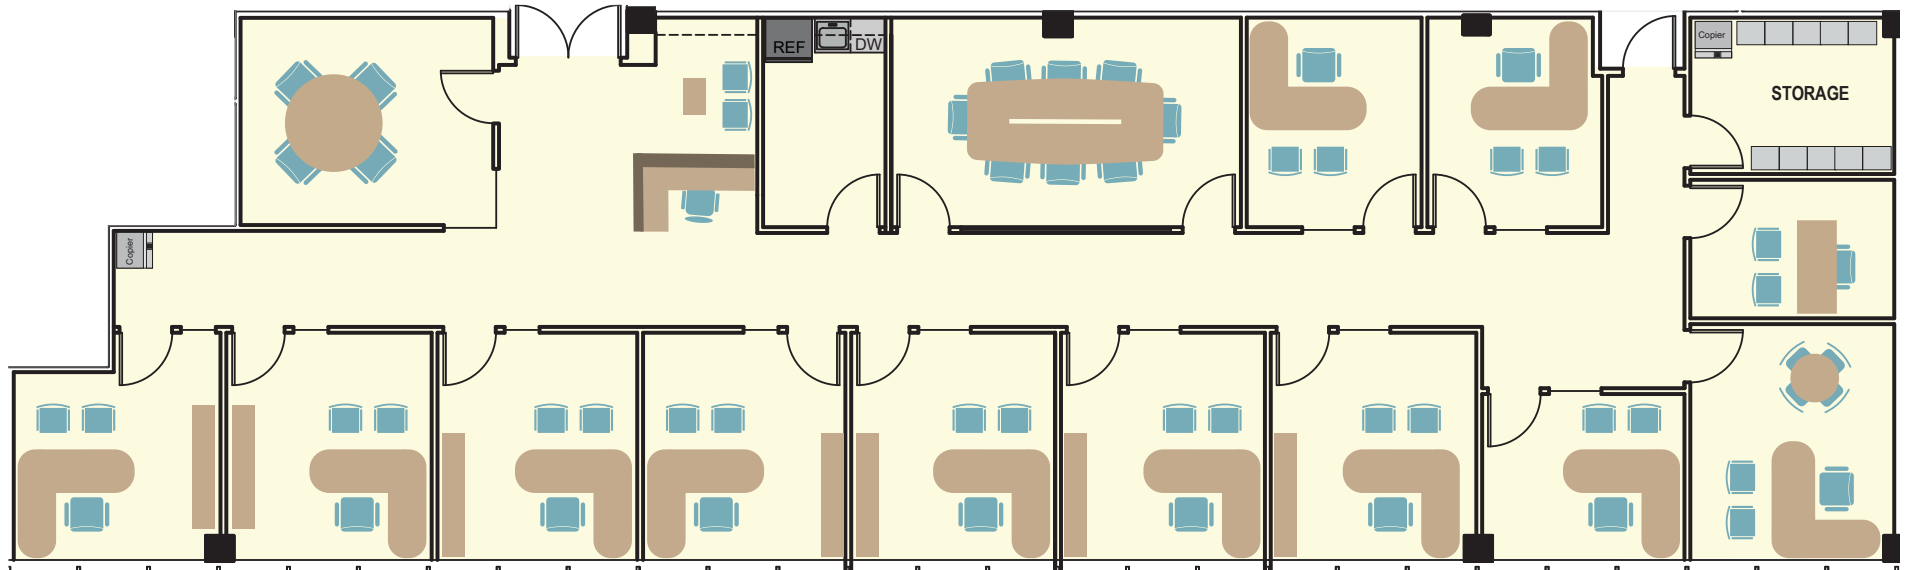

KORE 9250

9250 E Costilla Ave, Greenwood Village, CO 80112

[CLICK HERE TO VIEW VIDEO](#)

PREMISES
PREMISES COMMERCIAL REAL ESTATE LLC
WWW.PREMISESCOMMERCIAL.COM

SUITE 305 - 4,189 SF

For leasing information please contact: