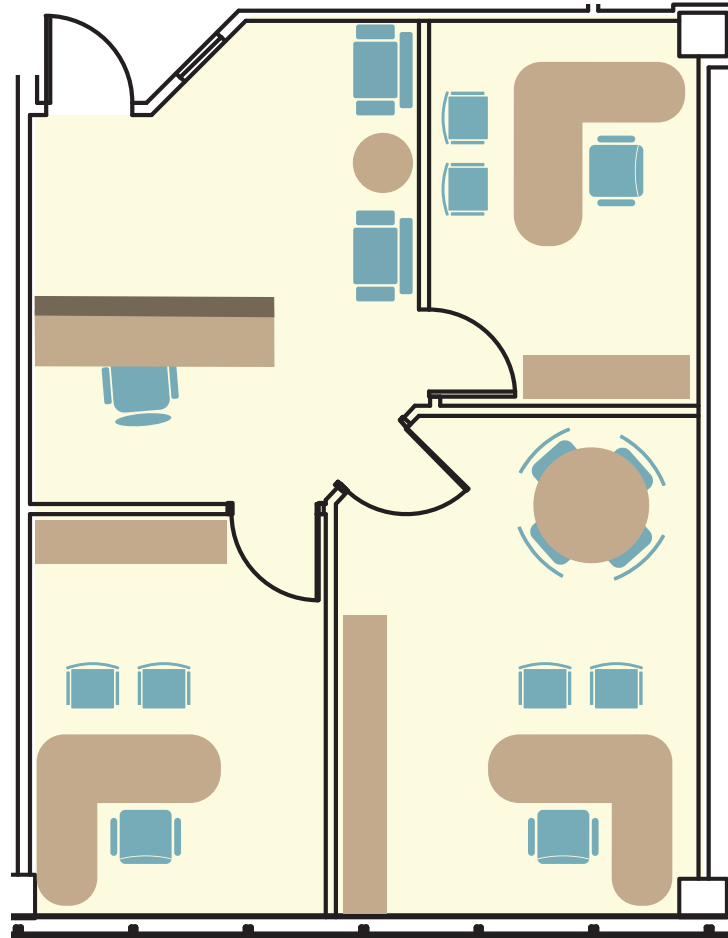

# KORE 9250

9250 E Costilla Ave, Greenwood Village, CO 80112

SUITE 205 - 942 SF

For leasing information please contact:

Michelle Gertzman | 720.743.6399 [mgertzman@premisescommercial.com](mailto:mgertzman@premisescommercial.com)