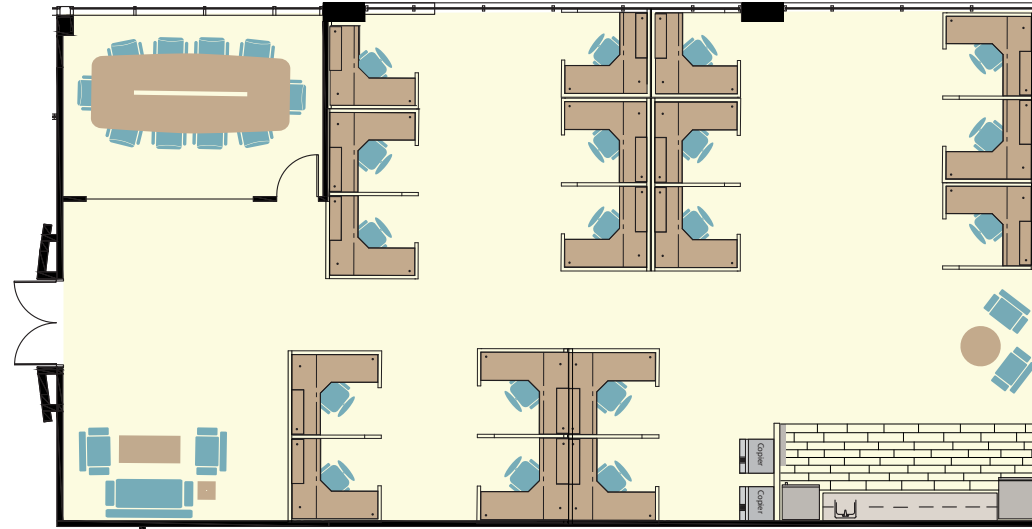

ParkRidge Four

10375 ParkMeadows Drive, Lone Tree, CO 80124

SUITE 155 - 2,909 SF

For leasing information please contact:

Matt Smith | 303.996.8460

msmith@premisescommercial.com