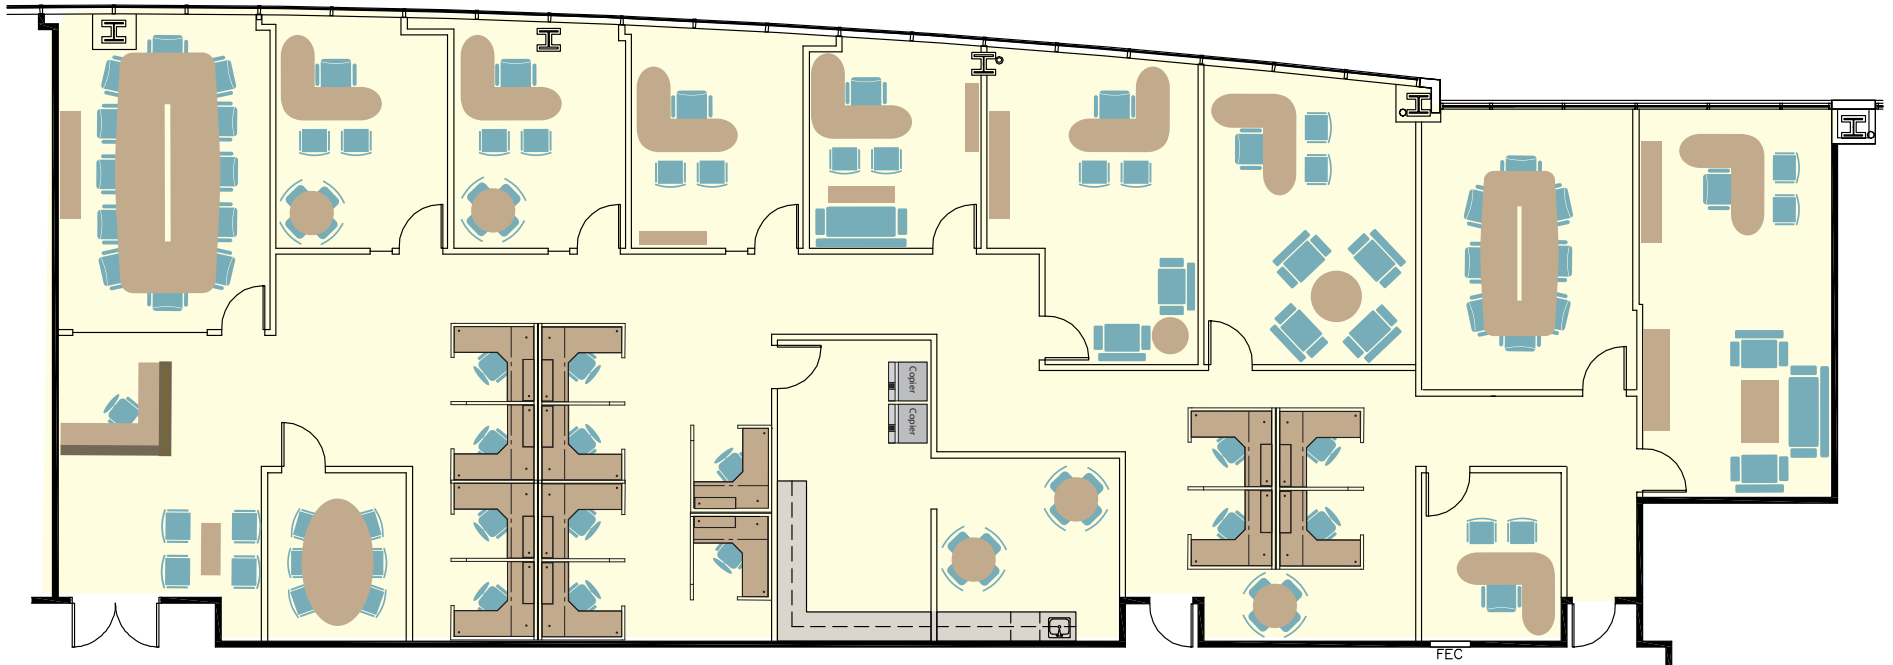

ParkRidge Four

10375 ParkMeadows Drive, Lone Tree, CO 80124

SUITE 475 - 5,445 SF

For leasing information please contact:

Matt Smith | 303.996.8460

msmith@premisescommercial.com