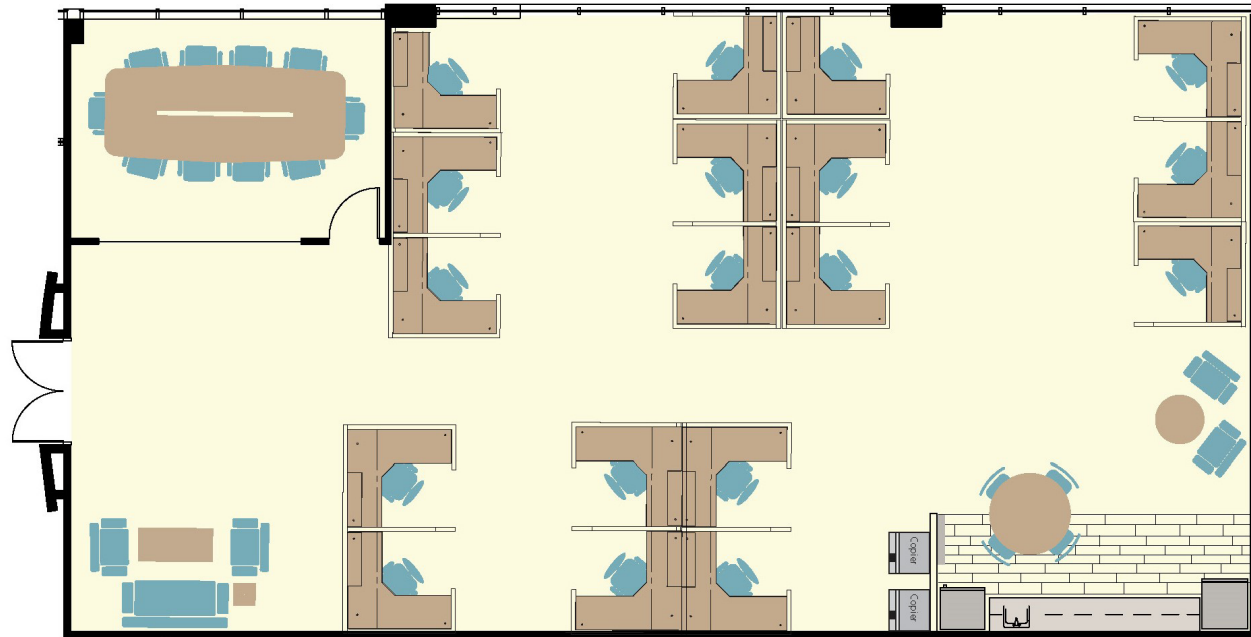

ParkRidge Four

10375 ParkMeadows Drive, Lone Tree, CO 80124

SUITE 155 - 2,967 SF

For leasing information please contact:

Matt Smith | 303.996.8460

msmith@premisescommercial.com