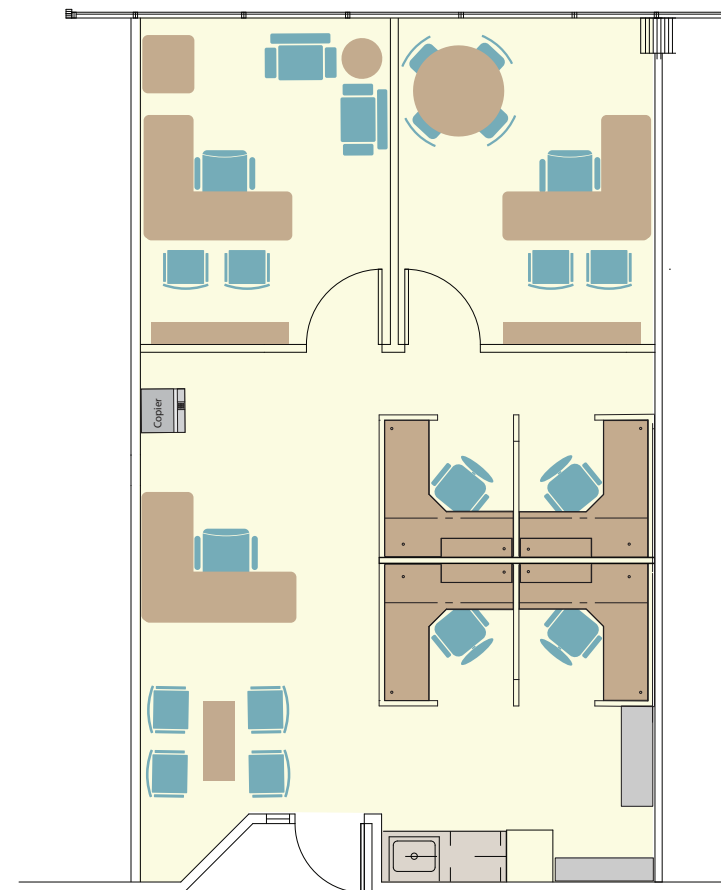

FirstBank in Wheat Ridge

4350 Wadsworth Boulevard, Wheat Ridge, CO 80033

(Hypothetical)

SUITE 330 - 948 SF

For leasing information please contact:

Johnny Neff | 720.743.6399

jneff@premisescommercial.com

Matt Smith | 303.996.8460