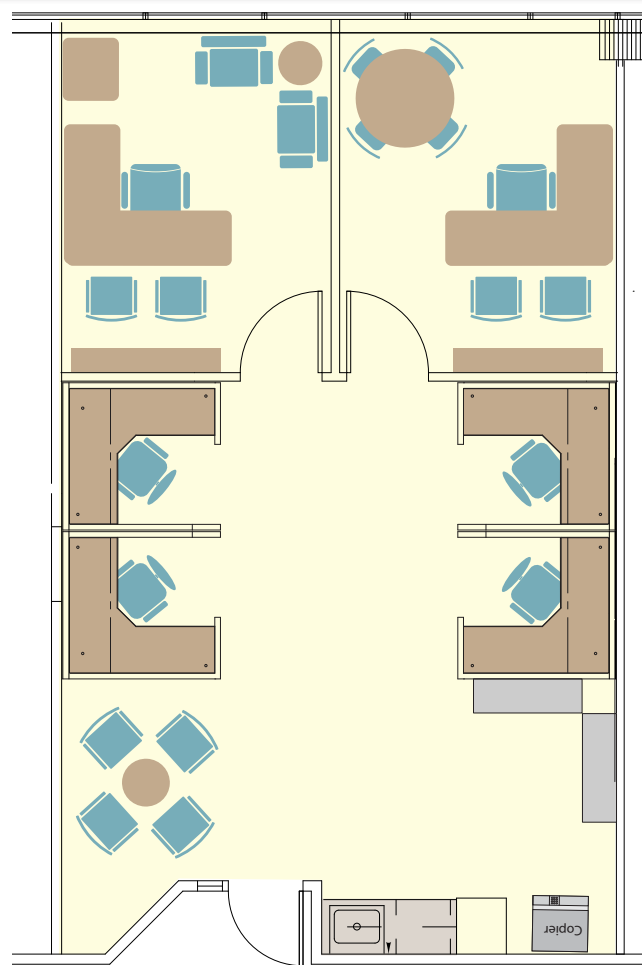

FirstBank in Wheat Ridge

4350 Wadsworth Boulevard, Wheat Ridge, CO 80033

(Hypothetical)

SUITE 330 - 948 SF

For leasing information please contact:

Matt Smith | 303.996.8460

msmith@premisescommercial.com