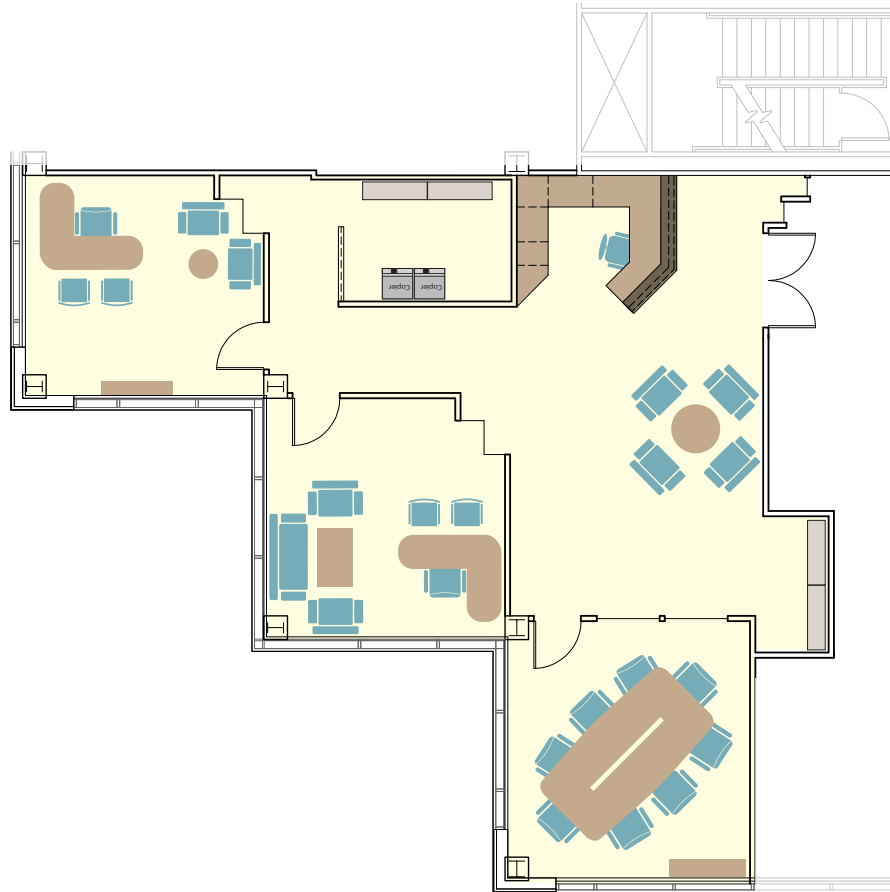

Crestline Office Center

7400 East Crestline Circle, Greenwood Village, CO 80111

SUITE 150 - 1,930 SF

For leasing information please contact:

Matt Smith | 303.996.8460

msmith@premisescommercial.com