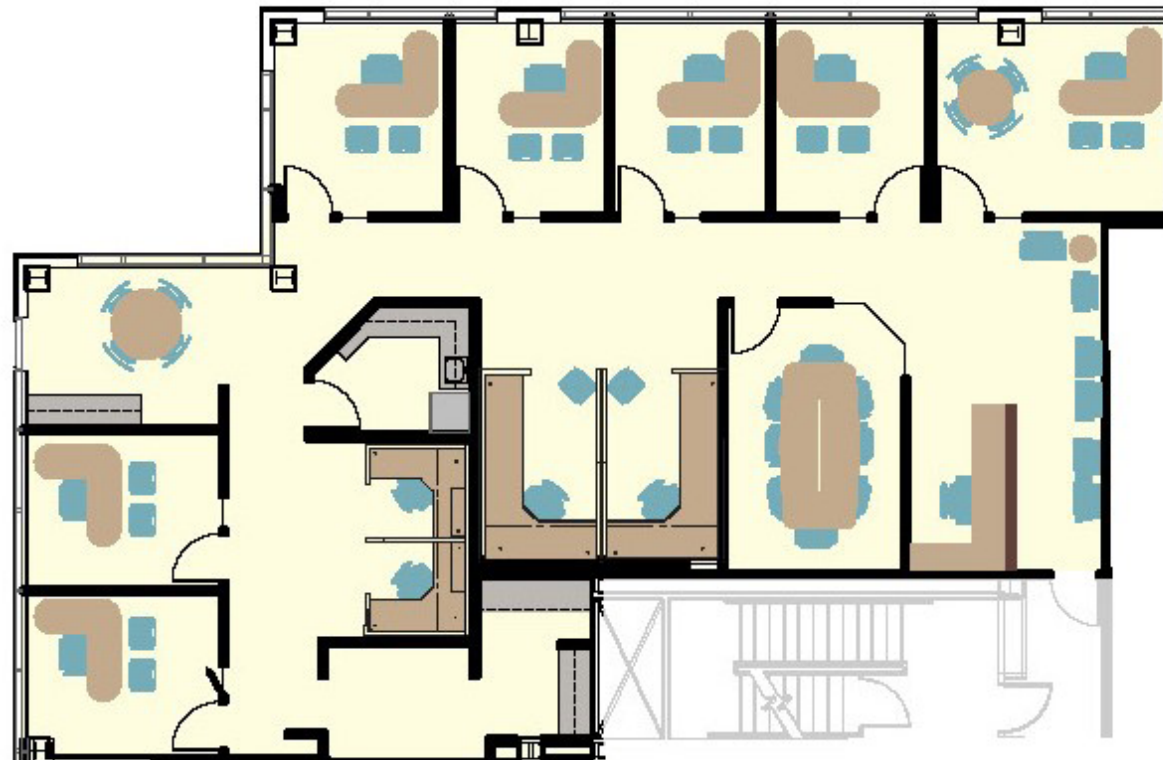

Crestline Office Center

7400 East Crestline Circle, Greenwood Village, CO 80111

SUITE 125 - 3,088 SF

For leasing information please contact:

Matt Smith | 303.996.8460

msmith@premisescommercial.com