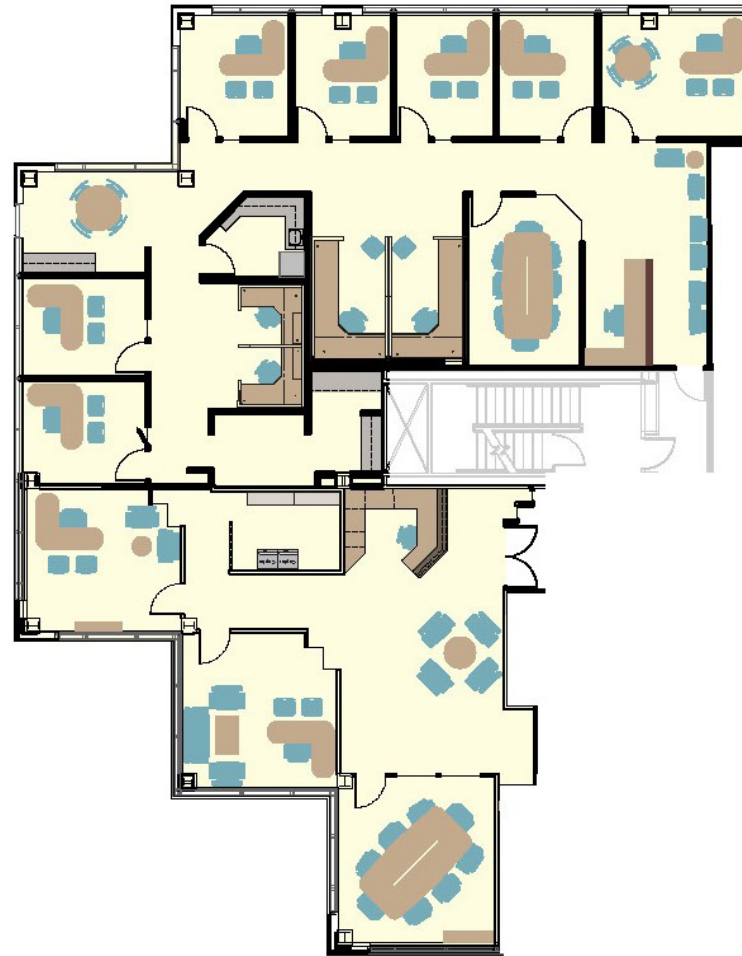

Crestline Office Center

7400 East Crestline Circle, Greenwood Village, CO 80111

SUITE 125 & 150 - 5,018 SF

For leasing information please contact:

Matt Smith | 303.996.8460

msmith@premisescommercial.com