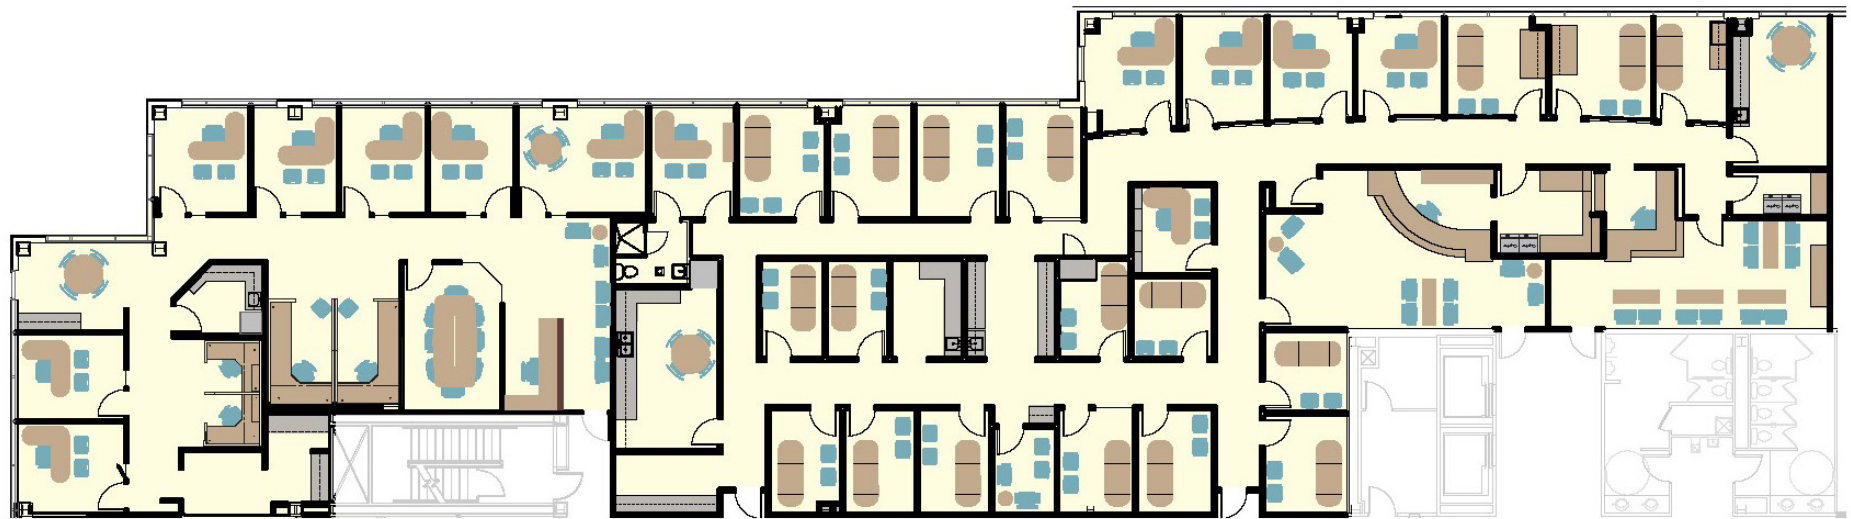

# Crestline Office Center

7400 East Crestline Circle, Greenwood Village, CO 80111

SUITE 100 & 125 - 10,325 SF

For leasing information please contact:

Matt Smith | 303.996.8460

[msmith@premisescommercial.com](mailto:msmith@premisescommercial.com)