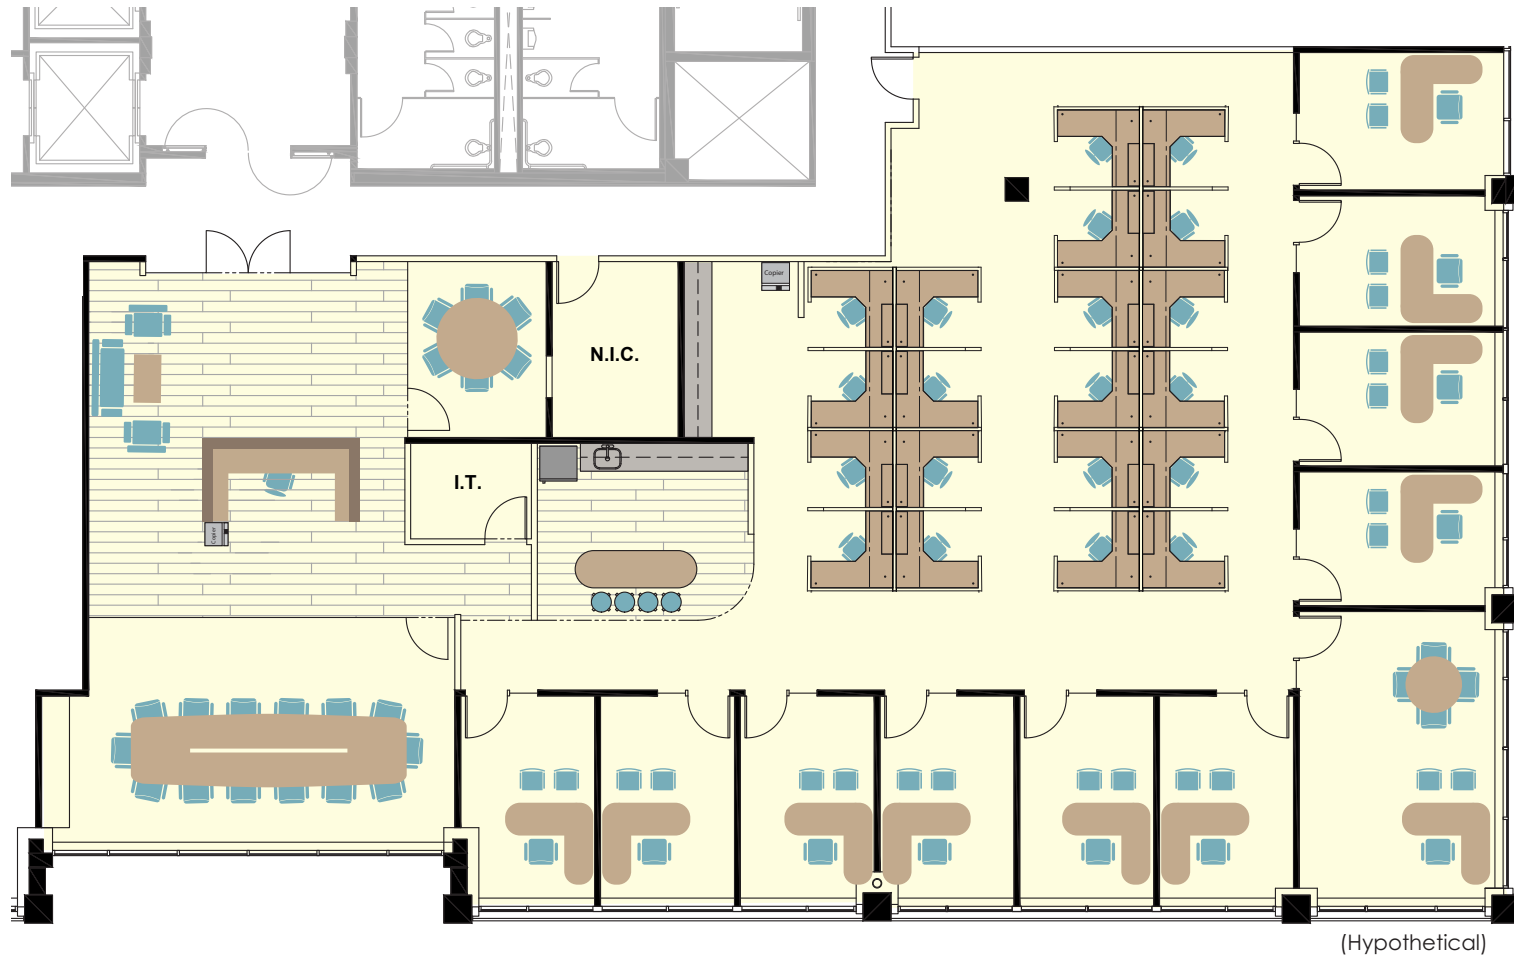

Crescent VI

8400 East Crescent Parkway, Greenwood Village, CO 80111

SUITE 640 - 6,246 SF

For leasing information please contact:

Matt Smith | 303.996.8460

msmith@premisescommercial.com

Johnny Neff | 720.743.6399