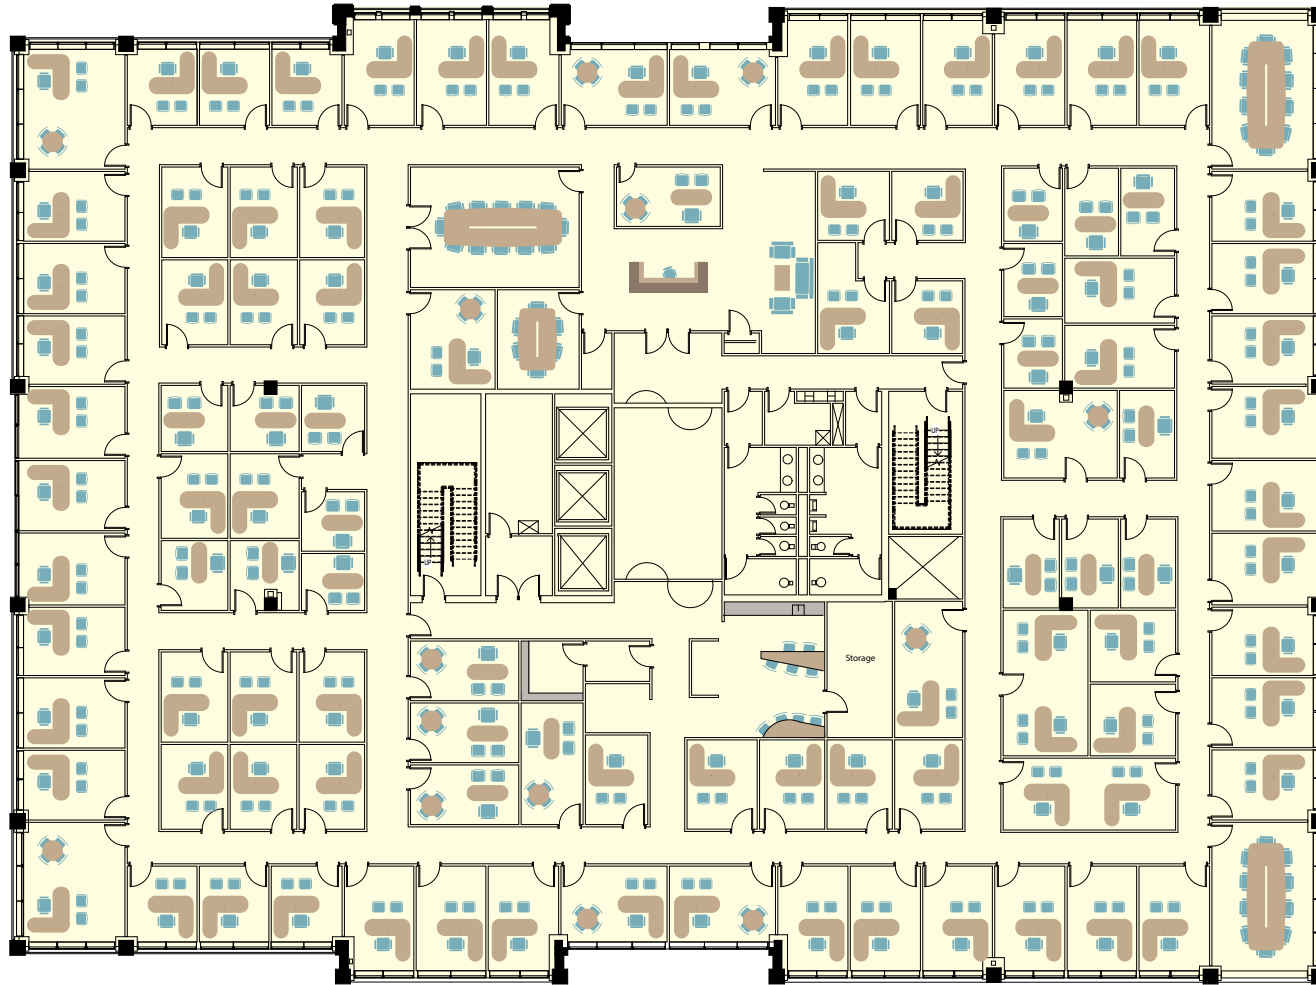

Crescent VI

8400 East Crescent Parkway, Greenwood Village, CO 80111

SUITE 600 - 23,512 SF

For leasing information please contact:

Matt Smith | 303.996.8460

msmith@premisescommercial.com

Johnny Neff | 720.743.6399