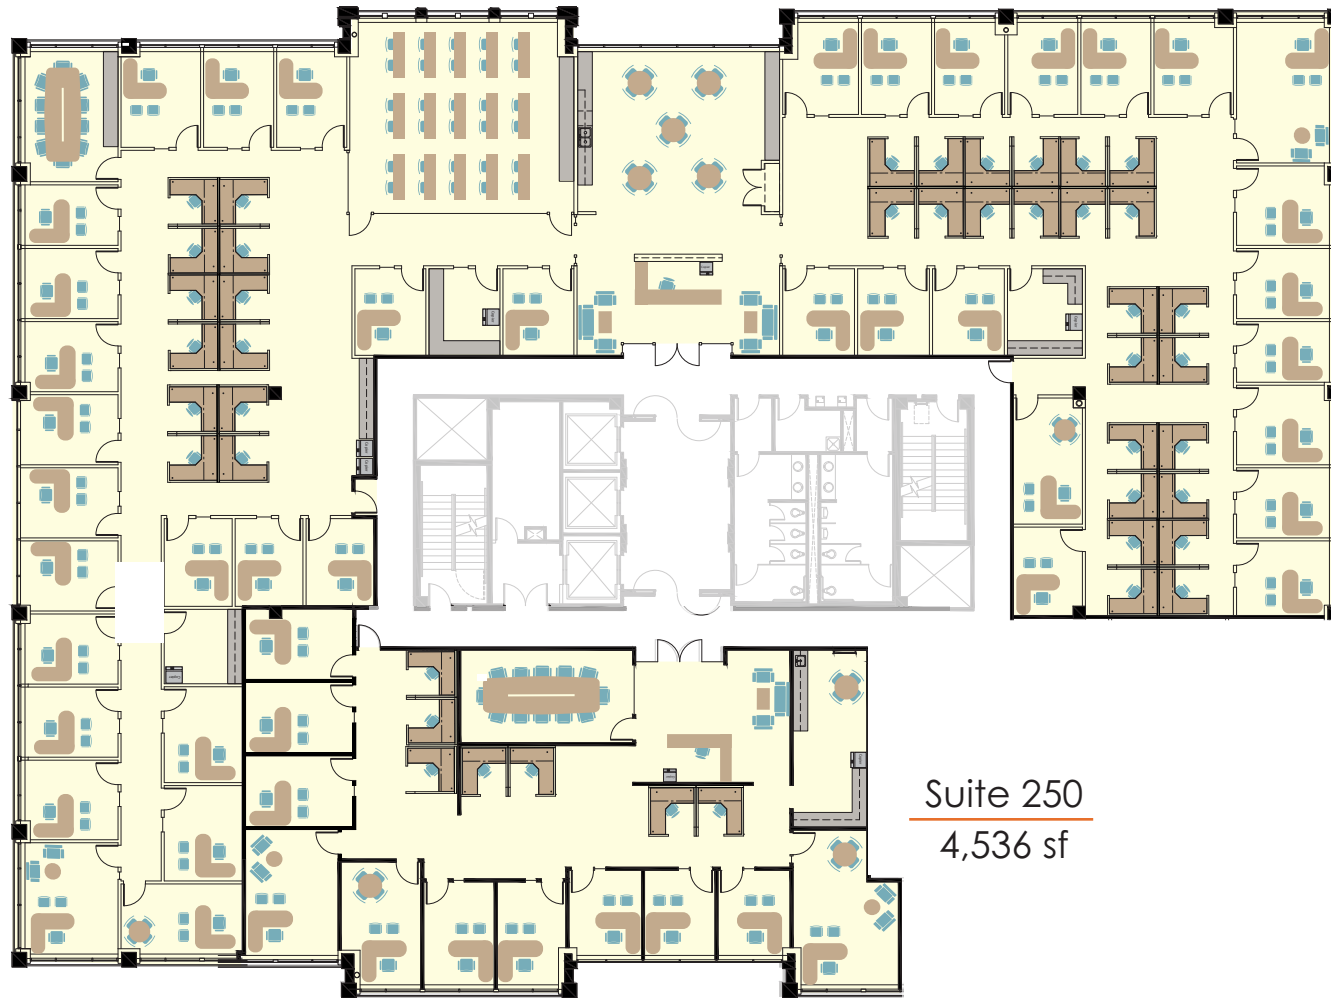

Crescent VI

8400 East Crescent Parkway, Greenwood Village, CO 80111

Suite 200
15,389 sf

Suite 250
4,536 sf

SUITE 200 & 250 - 19,925 SF

For leasing information please contact:

Matt Smith | 303.996.8460

msmith@premisescommercial.com