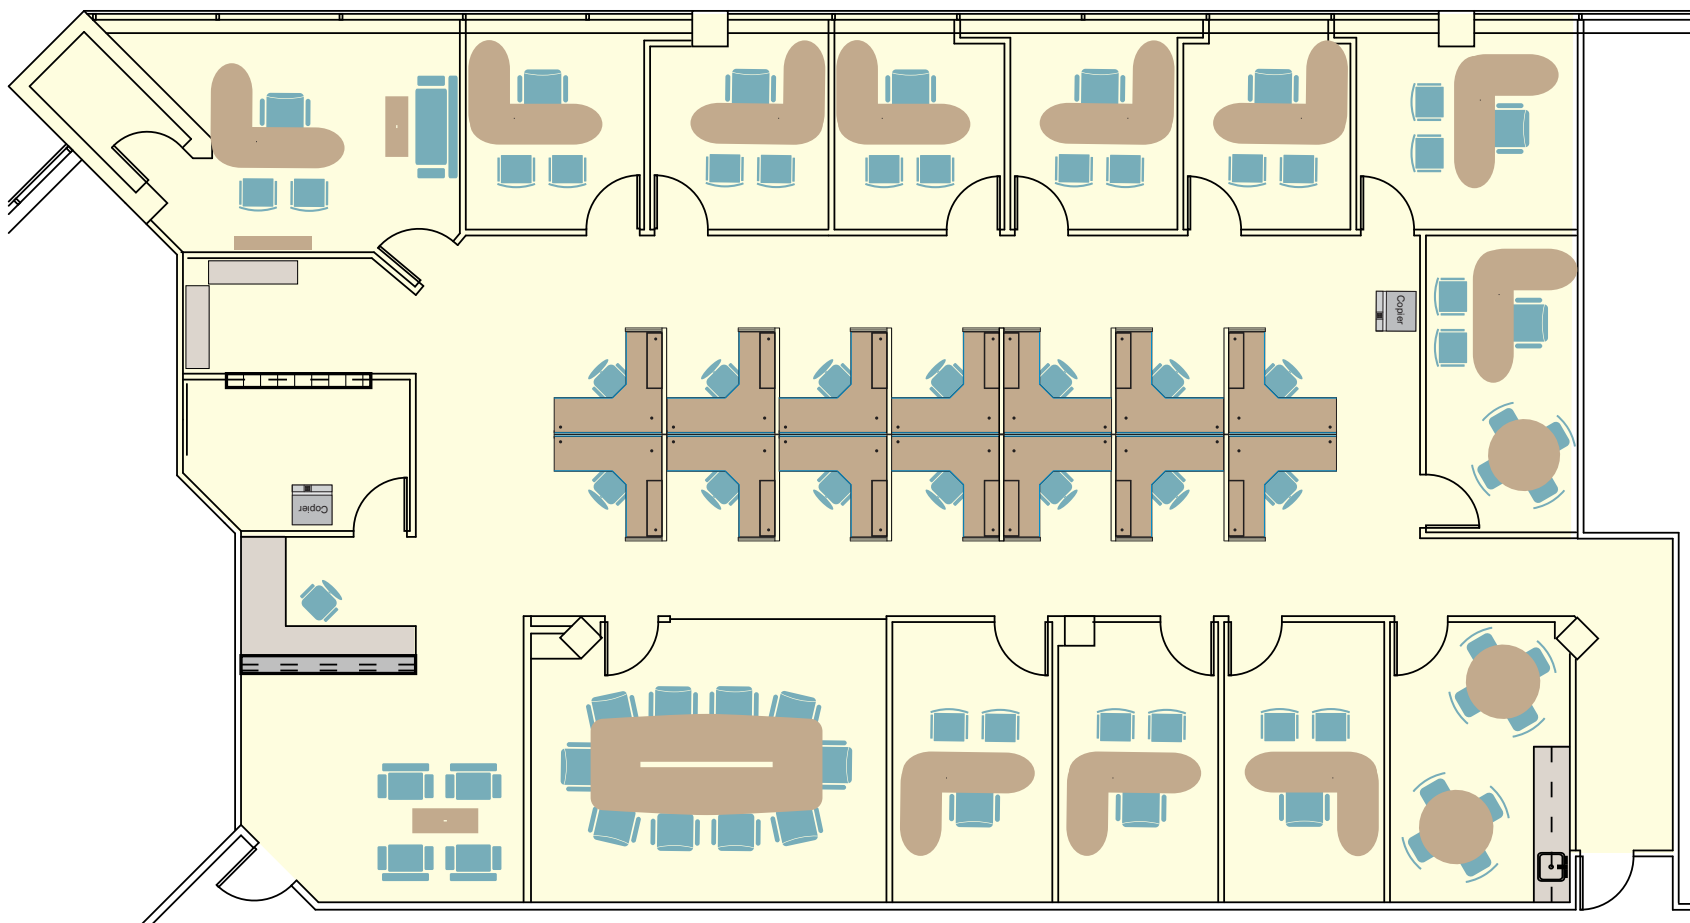

5950 South Willow Drive

Greenwood Village, CO 80111

SUITE 306 - 4,592 SF

For leasing information please contact:

Johnny Neff | 720.743.6399

jneff@premisescommercial.com

Matt Smith | 303.996.8460

msmith@premisescommercial.com