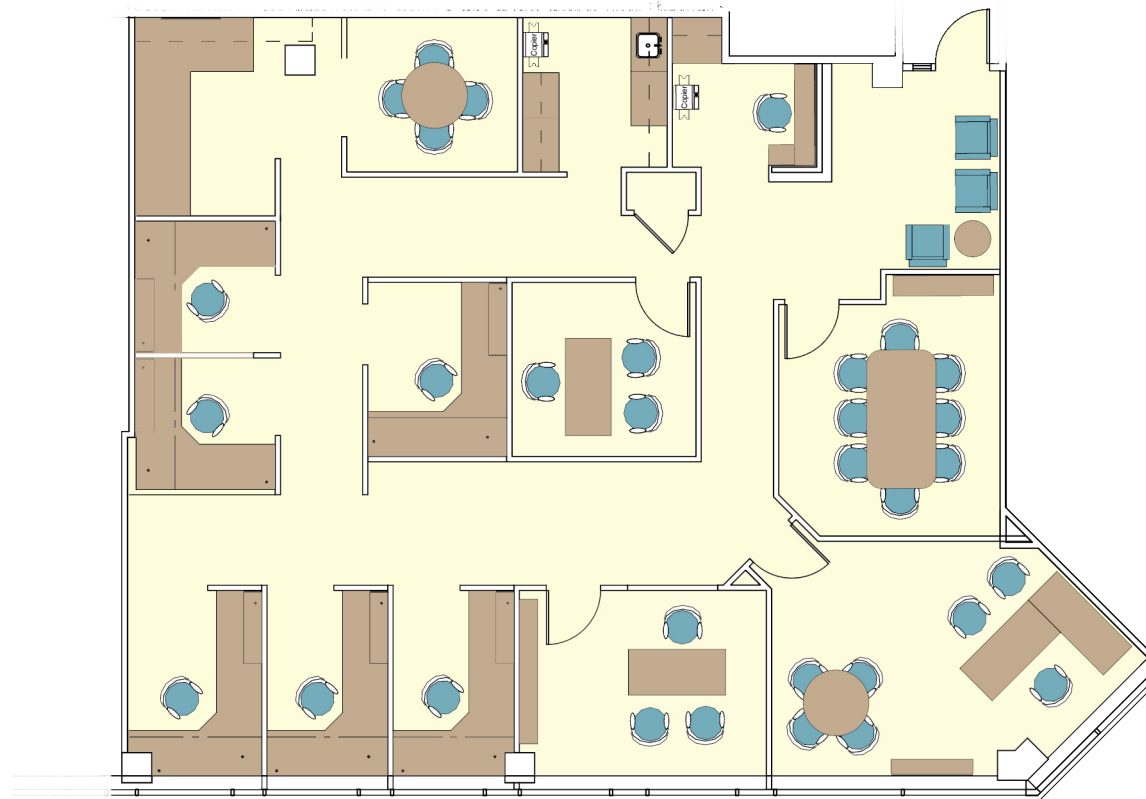

5950 South Willow Drive

Greenwood Village, CO 80111

SUITE 302 - 2,481 SF

For leasing information please contact:

Matt Smith | 303.996.8460

msmith@premisescommercial.com