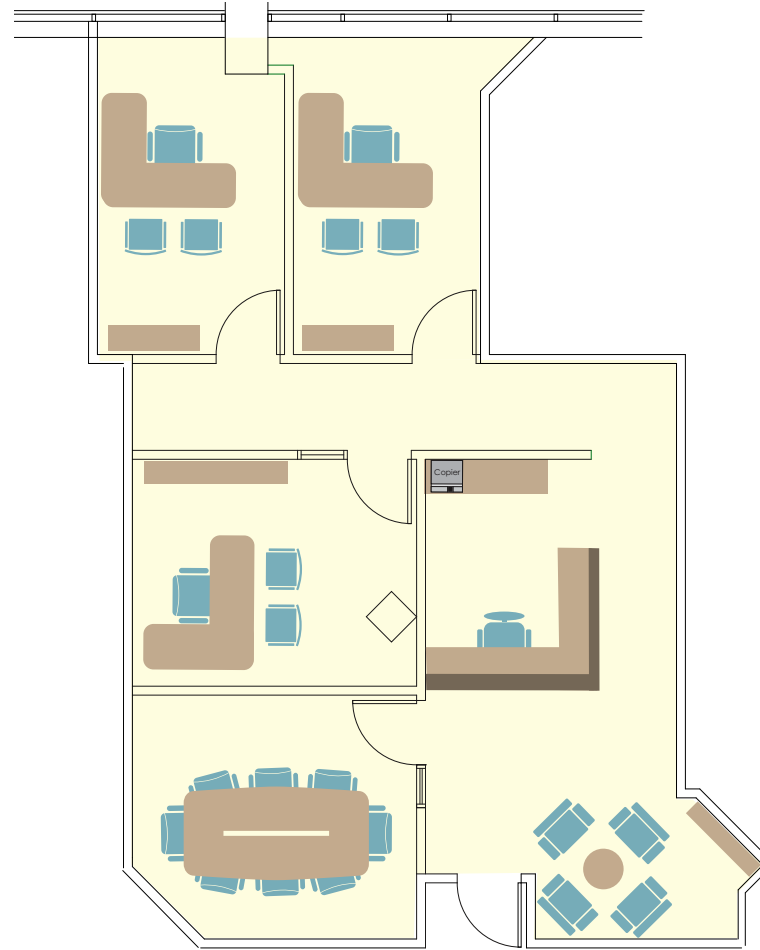

# 5950 South Willow Drive

Greenwood Village, CO 80111

SUITE 225- 1,155 SF

For leasing information please contact:

Matt Smith | 303.996.8460

[msmith@premisescommercial.com](mailto:msmith@premisescommercial.com)