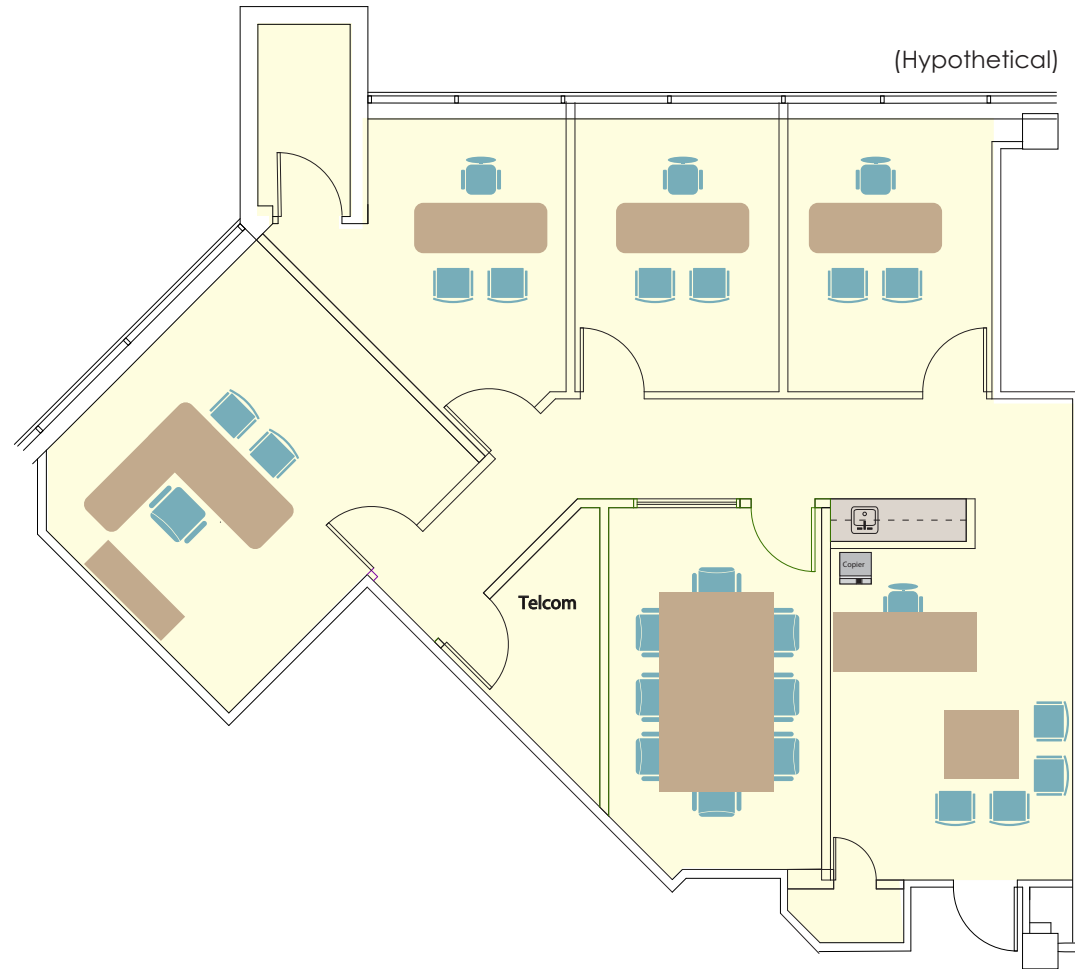

5950 South Willow Drive

Greenwood Village, CO 80111

SUITE 224 - 1,649 SF

For leasing information please contact:

Johnny Neff | 720.743.6399

jneff@premisescommercial.com

Matt Smith | 303.996.8460

msmith@premisescommercial.com