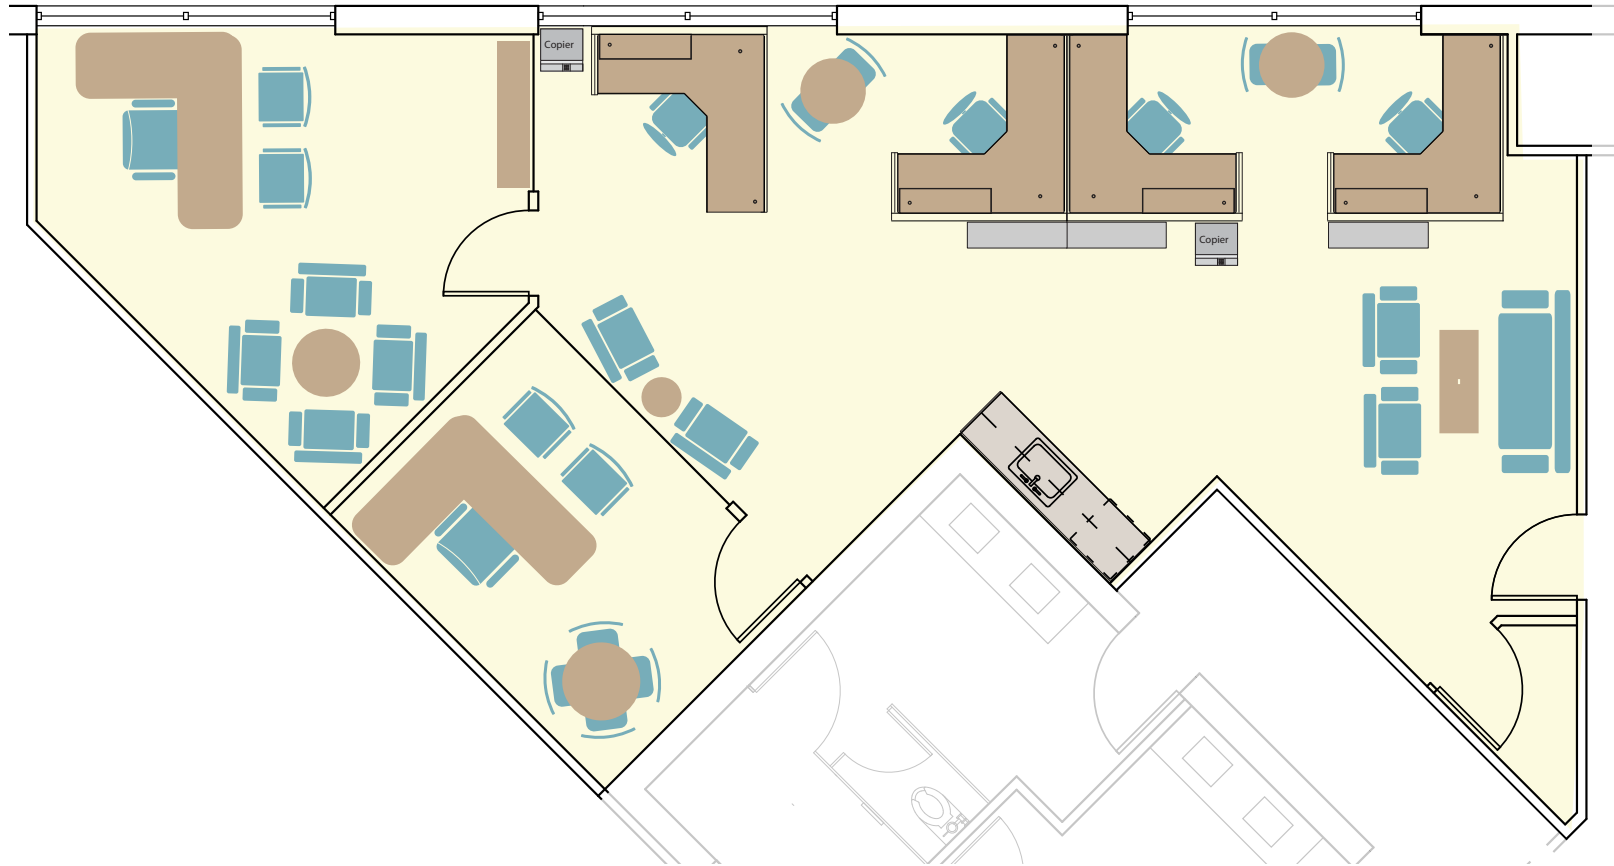

5950 South Willow Drive

Greenwood Village, CO 80111

SUITE 110 - 1,255 SF

For leasing information please contact:

Johnny Neff | 720.743.6399

jneff@premisescommercial.com

Matt Smith | 303.996.8460

msmith@premisescommercial.com