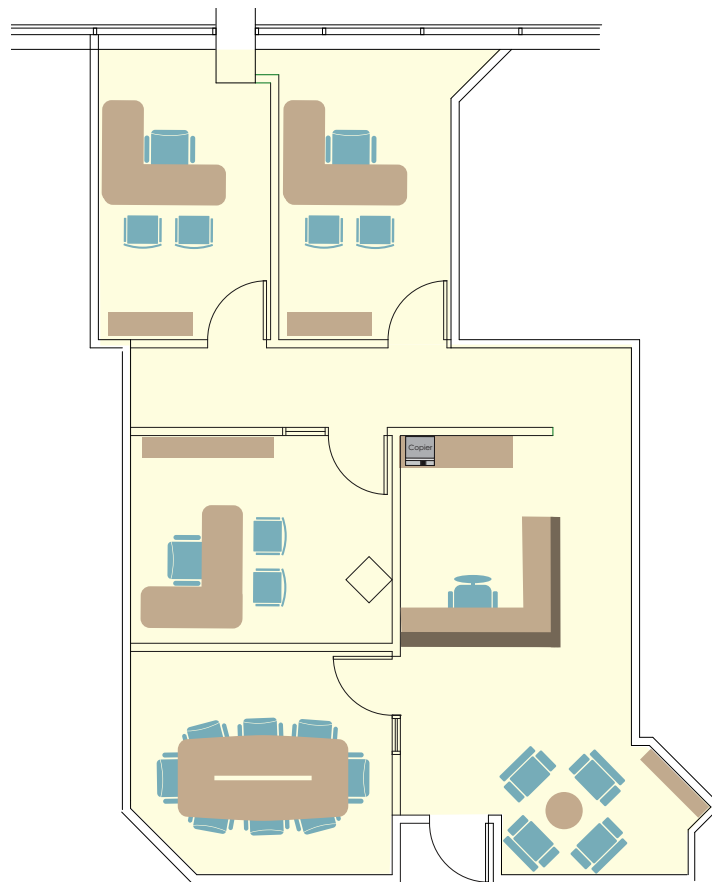

5950 South Willow Drive

Greenwood Village, CO 80111

AVAILABLE SUITES

Suite 225
1,155 sf

Second Floor

WWW.PREMISESCOMMERCIAL.COM

The information contained herein, while not guaranteed, has been secured from sources we believe to be reliable. Different brokerage relationships are available which include Seller/Landlord Agency, Buyer/Tenant Agency and Transaction Broker. Premises Commercial Real Estate, LLC is acting in this capacity as Landlord's/Sublessor's Agent, unless otherwise agreed, and owes its fiduciary allegiance to Landlord/Sublessor as defined by Colorado Real Estate Commission.